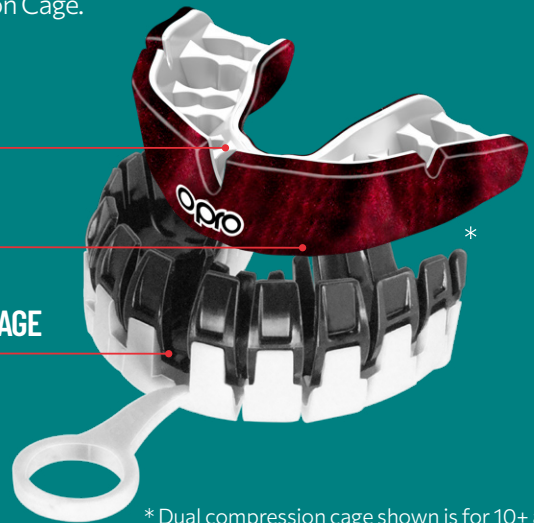

PEACE OF MIND

INSTANT
CUSTOM-FIT

INSTANT CUSTOM-FIT

The Instant Custom-Fit mouthguard needs no dental impression and is manufactured using the same equipment and identical material as a traditional mouthguard, but is fitted by the wearer in one simple stage using our patented Compression Cage. This is possible due to these 3 main features of the Instant Custom-Fit:

1 PATENTED FIN TECHNOLOGY

2 DENTAL GRADE PROTECTIVE SHELL

3 PATENTED DUAL COMPRESSION CAGE

Our hyperflex technology aids dynamic compression to produce a dentist-level fit.

* Dual compression cage shown is for 10+ adult